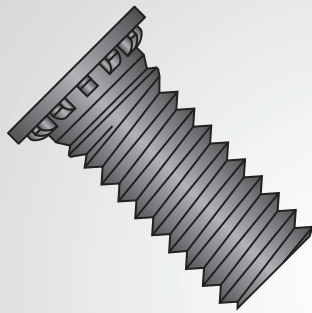

# SELF-CLINCHING FASTENERS

**STANDOFFS**

**FLUSH HEAD STUDS**

**CLINCH NUTS**

**BROACHING-TYPE  
STUDS**

- Over 300 Items
- Steel Zinc, Steel Black Oxide & Stainless Steel
- Inch & Metric Sizes
- Same-Day Shipping by 5 PM