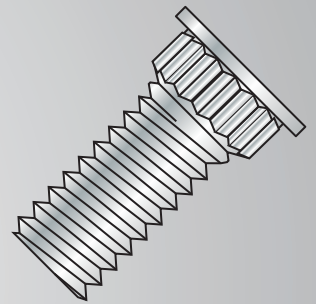

# SELF-CLINCHING FASTENERS

**STANDOFFS**

**FLUSH HEAD STUDS**

**CLINCH NUTS**

**BROACHING-TYPE  
STUDS**

- Over 300 Items
- Steel Zinc, Steel Black Oxide & Stainless Steel
- Inch & Metric Sizes
- Same-Day Shipping by 5 PM