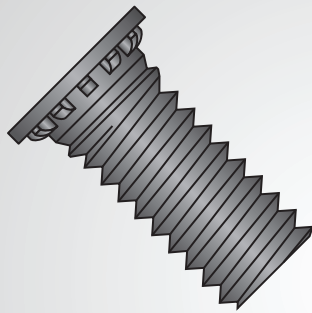

SELF-CLINCHING FASTENERS

STANDOFFS

FLUSH HEAD STUDS

CLINCH NUTS

**BROACHING-TYPE
STUDS**

- Over 300 Items
- Steel Zinc, Steel Black Oxide & Stainless Steel
- Inch & Metric Sizes
- Same-Day Shipping by 5 PM